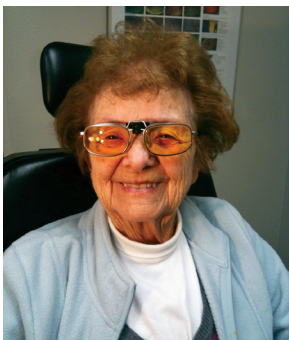

**“I see better. I feel better. I have
more confidence in walking around.”
J. Jarvis**